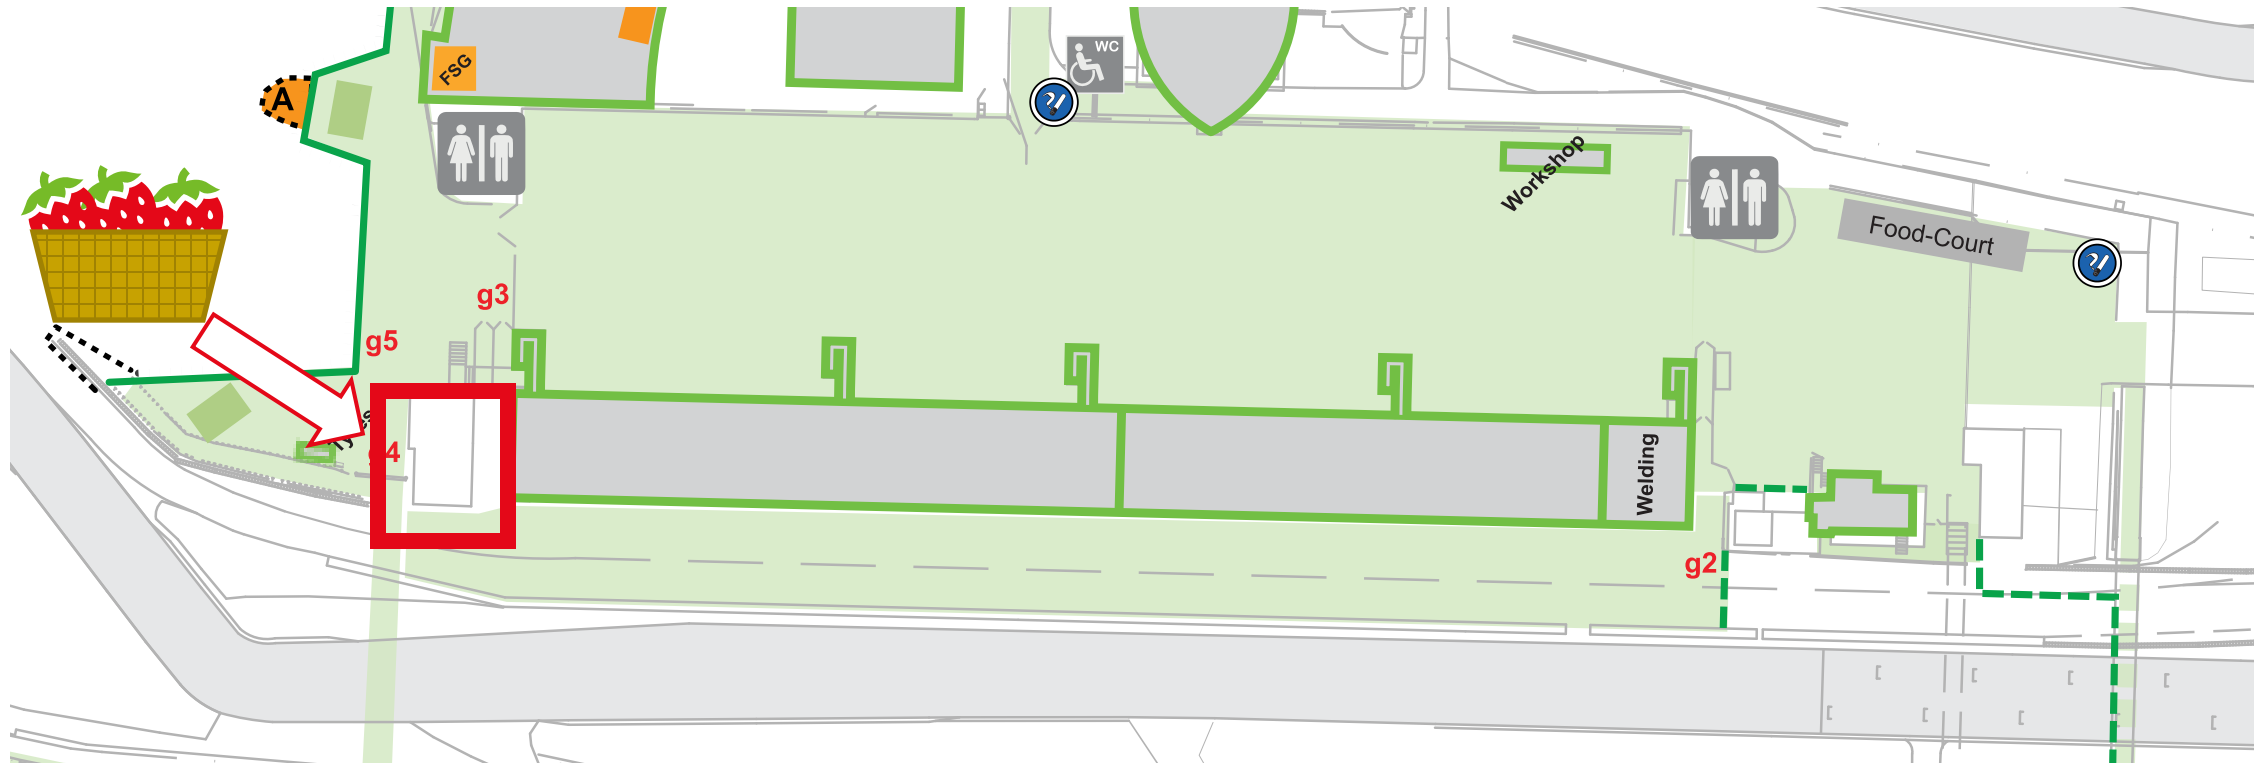

Important Information available via today.formulastudent.de!

Static Events

BPP:

- Rooms have been changed (please check your teams account!)
- Some more information can be found on today.formulastudent.de

Erdbeerkörbchen/Strawberry Basket

Dynamics - Practice area

Practice Area (DV + MV)

- Dynamic A: 13:00 – 18:30
- Access via gate 1
- Track time 3 - 5 min / run
- Running order is list based, sign in at the marshals
- After testing please take all your equipment with you