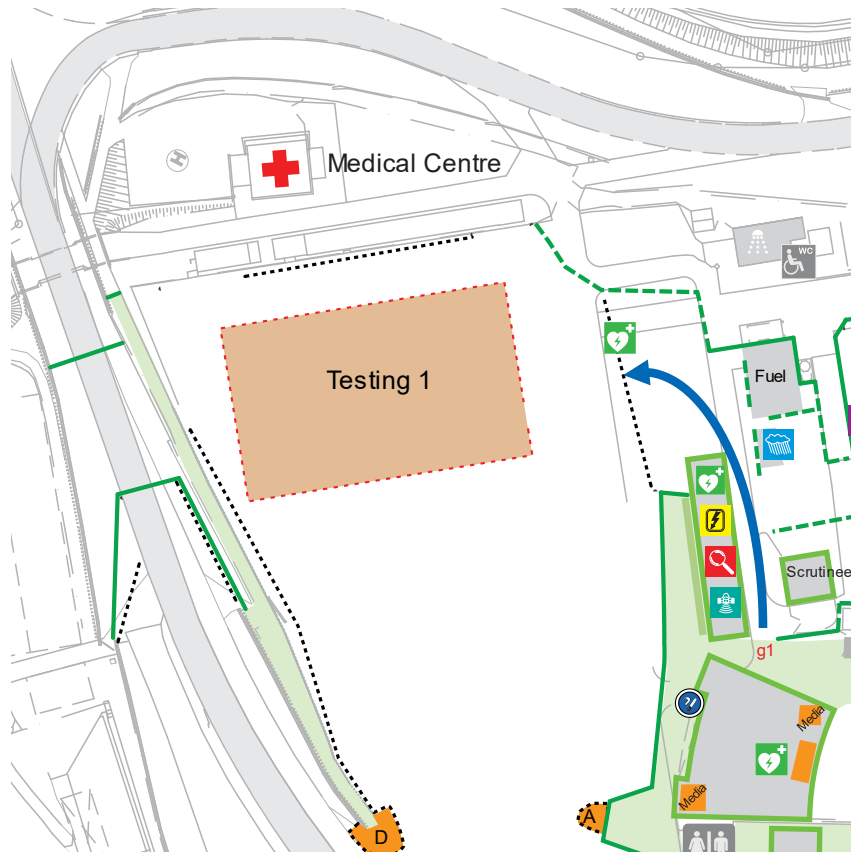

Formula Student Germany 2024

Team Briefing Wednesday, August 14th

General Information

- Vehicle with wings: two “wingmen” needed (one on each side)
- EBS Test on request at Start/Finish Line
 - Time 13:45 – 19:00

Important Information available via today.formulastudent.de!

Static Events

BPP:

- Rooms have been changed (please check your teams account!)
- Some more information can be found on today.formulastudent.de

Erdbeerkörbchen/Strawberry Basket

Dynamics - Practice area

Practice Area (DV + MV)

- Dynamic A: 13:00 – 18:30
- Access via gate 1
- Track time 3 - 5 min / run
- Running order is list based, sign in at the marshals
- After testing please take all your equipment with you